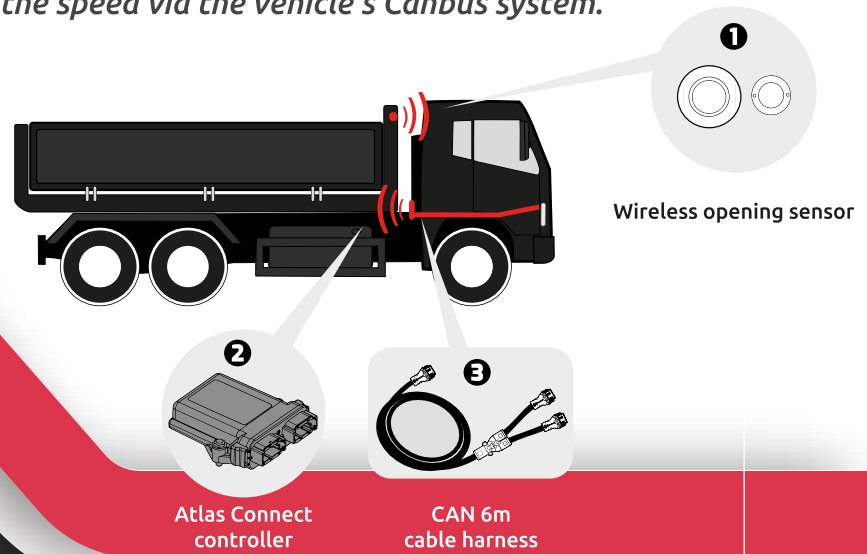

### DPO CANbus

**CAN-COMPATIBLE WIRELESS SIDE  
PANEL OPENING DETECTION CONTROLLER**

SAFETY

## CAN-COMPATIBLE WIRELESS SIDE PANEL OPENING DETECTION CONTROLLER (DPO CAN)

The Hyphen Tech DPO system enables your hydraulic tipper to comply with French law JORF notice n°0172 of 14 July 2020 (text n°80). The DPO controller can manage up to 3 tippers, displaying a pop-up alert on the dashboard and limiting the speed via the vehicle's Canbus system.

### COMPONENTS and REFERENCES

**E9339**  
Canbus version hydraulic side panel kit  
(DPO CAN controller + 1 sensor)

**E8141**  
6 meters harness for DPO CAN kit

**E6818**  
Additional wireless opening sensor