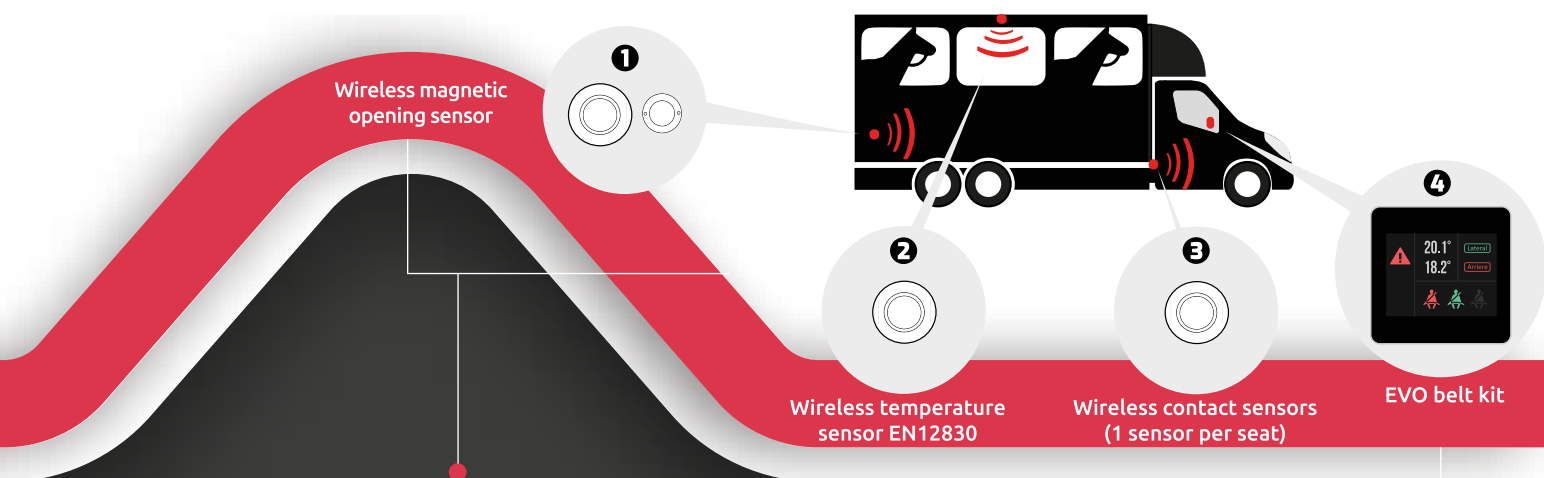

EVO BELT KIT

TEMPERATURE AND OPENING RECORDER INCLUDING BELT MANAGEMENT OF AN ADDITIONAL SEATING BENCH SEAT

The hyphen tech EVO belt kit secures 3 seat belts while recording data from 2 temperature sensors and 2 opening devices. Perfectly adapted for use in a horse transport vans equipped with a seating bench.

The temperature measurement points are time-stamped in the device's memory and can be transmitted to the cloud with a mobile application or to an SD card.

The absence of a seatbelt fastened on an occupied seat will raise a visual and audible alert on the screen to the driver.

This kit requires an NC (normally closed) contact built into the belt and a NO (normally open) pressure contact on the seat.

E6818

Wireless magnetic opening sensor

E6767

Wireless temperature sensor EN12830

COMPONENTS and REFERENCES

E8188

Replacement wireless digital input sensor
(requires an integrated NC contact in the belt and an NO contact on the seat)

E1485

EVO belt safety kit
(1 screen + screw-on bracket + power supply + SD card + 3 belt sensors)

RELATED PRODUCTS and DOCUMENTATION

BLESENSE

Temperature and opening recorder